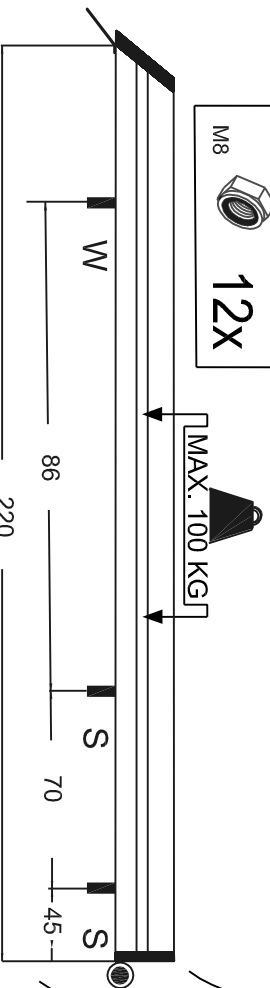

CITROEN BERLINGO XL PEUGEOT PARTNER XL

220X123 cm. L 2 2008

W  11cm 2X	S  7.5cm 4X	 12X
6X 	6X  M8x25 Max. 20Nm	6X 
6X 	6X  M8x20	6X 
6X  3xD M8	6X 	6X 
6X  M8	2X  KING ALU	2X 
12X  M8		

www.king-ping.com
info@king-ping.com