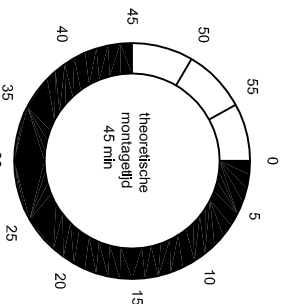

CITROEN BERLINGO XL PEUGEOT PARTNER XL

220X123 cm. L 2 2008

W  11cm 2X	S  7.5cm 4X	 12X
6X 	6X  M8x25 Max. 20Nm	6X 
6X 	6X  M8x20	6X 
6X  3xD M8	6X 	6X 
6X  M8	2X  KING ALU	2X 
12X  M8		

www.king-ping.com
info@king-ping.com