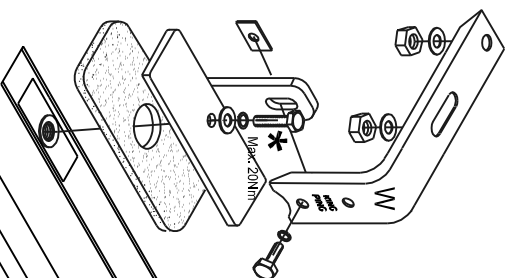

CITROEN BERLINGO XL PEUGEOT PARTNER XL

220X123 cm. L 2 2008

W  11cm 2X	S  7.5cm 4X	 12X
6X 	6X  M8x25 Max. 20Nm	6X 
6X 	6X  M8x20	6X 
6X  3xD M8	6X 	6X 
6X  M8	2X  KING ALU	2X 
12X  M8		

www.king-ping.com
info@king-ping.com