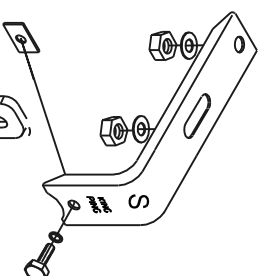

CITROEN BERLINGO XL PEUGEOT PARTNER XL

220X123 cm. L 2 2008

W  11cm 2X	S  7.5cm 4X	 12X
6X 	6X  M8x25 Max. 20Nm	6X 
6X 	6X  M8x20	6X 
6X  3xD M8	6X 	6X 
6X  M8	2X  KING ALU	2X 
12X  M8		

www.king-ping.com
info@king-ping.com