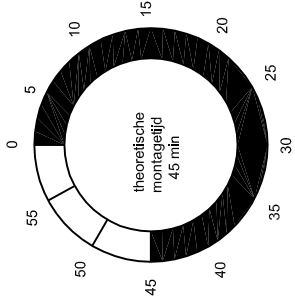

- -Bij onduidelijkheden raadpleeg uw leverancier!
- -Pour plus de renseignements consultez votre fournisseur!
- -Bei eventuellen Unklarheiten, bitten wir Sie mit Ihren Lieferanten Kontakt aufzunehmen!
- -Might this not be clear, please contact your supplier!