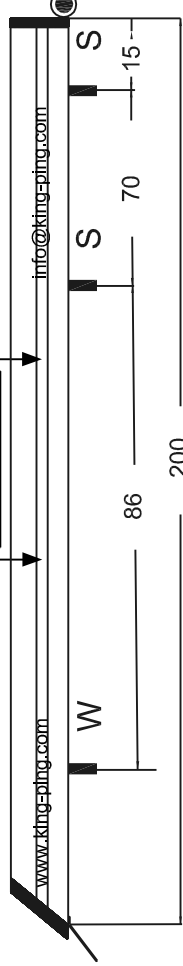

ALUCIBK200123 X- ALUPEPK200123 X 01/2009