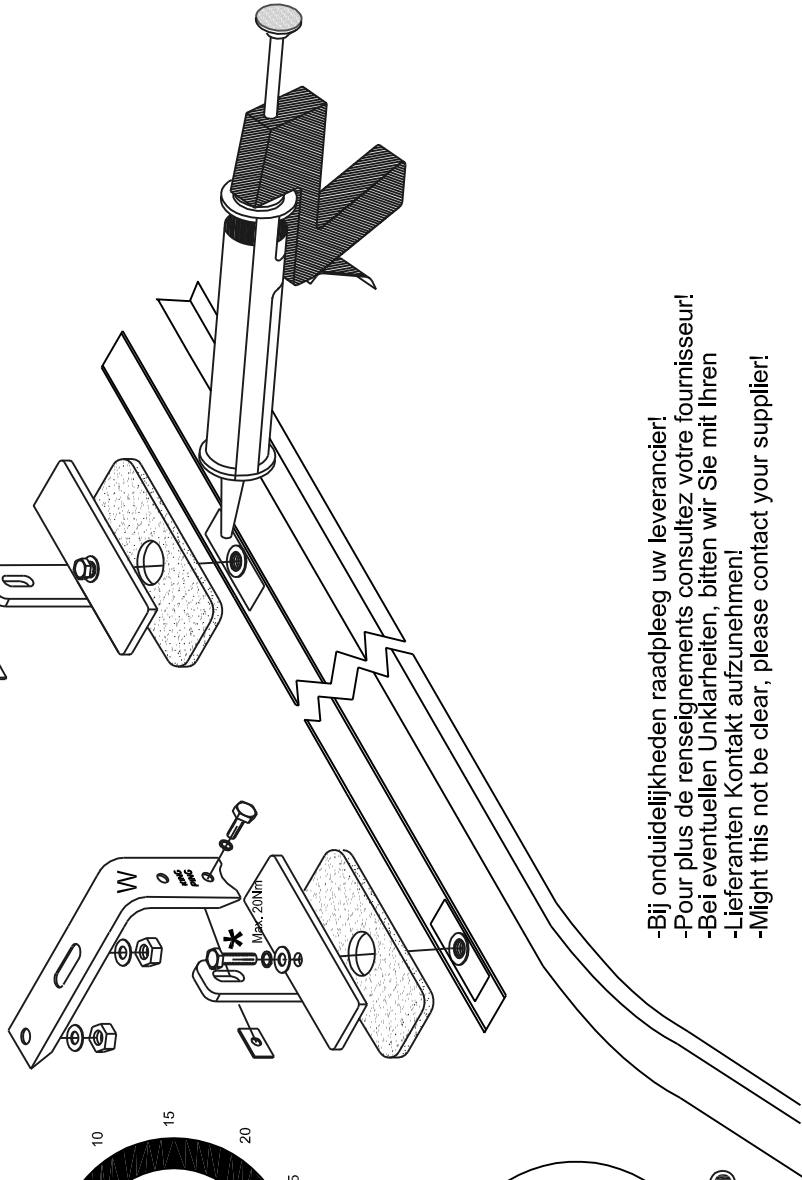

**CITROEN BERLINGO
PEUGEOT PARTNER**

200x123 cm. L 1 2008

 W	 S	 W	 S
11cm. 2X	7.5cm. 4X	6X	6X
 W	 S	 W	 S
82° 6X	 S	 W	 S
M8 6X	M8x25 6X	M8x20 6X	M8 6X
 3xD M8 12X	 6X	 6X	 6X
 M8 6X	 S	 W	 S
 M8 12X	 S	 W	 S

www.king-ping.com
info@king-ping.com

- -Bij onduidelijkheden raadpleeg uw leverancier!
- -Pour plus de renseignements consultez votre fournisseur!
- -Bei eventuellen Unklarheiten, bitten wir Sie mit Ihren Lieferanten Kontakt aufzunehmen!
- -Might this not be clear, please contact your supplier!