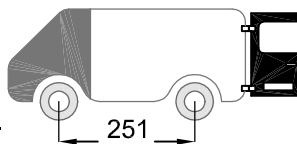

CITROEN NEMO 2008
 FIAT FIORINO 2008
 PEUGEOT BIPPER 2008

180x120 cm.

www.king-ping.com
 info@king-ping.com

| | | | | | |
|-----|-----|-----|-----|----|----|
| 2x | 4x | 2x | 2x | 2x | 4x |
| 12x | 18x | 18x | 12x | 4x | 6x |
| 8x | 8x | 8x | 8x | 2x | |
| 1x | 6x | 2x | 2x | | |