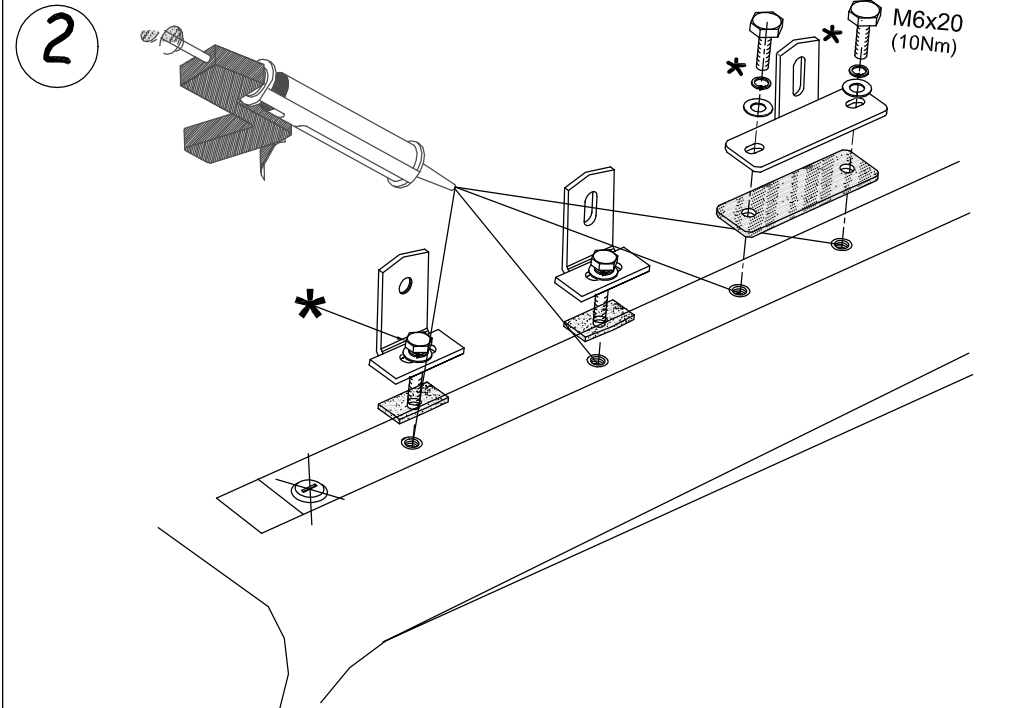

CITROEN NEMO 2008  
 FIAT FIORINO 2008  
 PEUGEOT BIPPER 2008

180x120 cm.

**KING PING**<sup>®</sup>  
[www.king-ping.com](http://www.king-ping.com)  
[info@king-ping.com](mailto:info@king-ping.com)

2x	4x	2x	2x	2x	4x
* 12x	6x	6x	12x	6x	6x
* 8x	* 8x	* 8x	* 8x	* 8x	* 8x
2x	2x				

theoretische montageijd 45 min

LMAX. 100 KG

13

10

**5**

**KING PING** [www.king-ping.nl](http://www.king-ping.nl)  
 Email: [info@king-ping.nl](mailto:info@king-ping.nl)

M8x20 (20Nm)

\* M6x20 (10Nm)