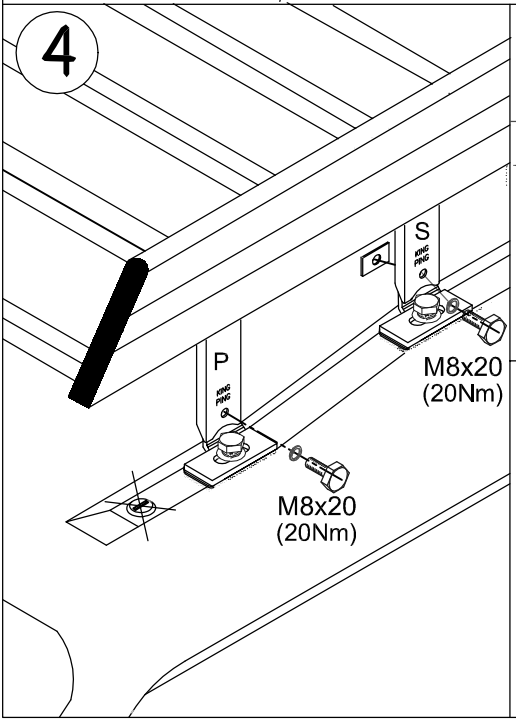

CITROEN NEMO 2008  
 FIAT FIORINO 2008  
 PEUGEOT BIPPER 2008

180x120 cm.

**KING PING**<sup>®</sup>  
[www.king-ping.com](http://www.king-ping.com)  
[info@king-ping.com](mailto:info@king-ping.com)

2x	4x	2x	2x	2x	4x
* 12x	6x	6x	12x	6x	6x
* 8x	* 8x	* 8x	* 8x	* 8x	* 8x
2x	2x				

theoretische montageijd 45 min

LMAX. 100 KG

13

10

**5**

**KING PING** [www.king-ping.nl](http://www.king-ping.nl)  
 Email: [info@king-ping.nl](mailto:info@king-ping.nl)

M8x20 (20Nm)

\* M6x20 (10Nm)