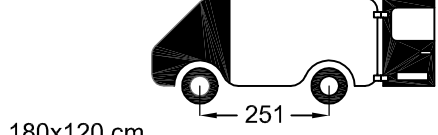

CITROEN NEMO 2008  
 FIAT FIORINO 2008  
 PEUGEOT BIPPER 2008

180x120 cm.

**KING PING**<sup>®</sup>  
[www.king-ping.com](http://www.king-ping.com)  
[info@king-ping.com](mailto:info@king-ping.com)

2x	4x	2x	2x	2x	4x
* 12x	6x	6x	12x	6x	6x
* 8x	* 8x	* 8x	* 8x	* 8x	* 8x
2x	2x				

theoretische montageijd 45 min

LMAX. 100 KG

13

10

**5**

**KING PING** [www.king-ping.nl](http://www.king-ping.nl)  
 Email: [info@king-ping.nl](mailto:info@king-ping.nl)

M8x20 (20Nm)

\* M6x20 (10Nm)