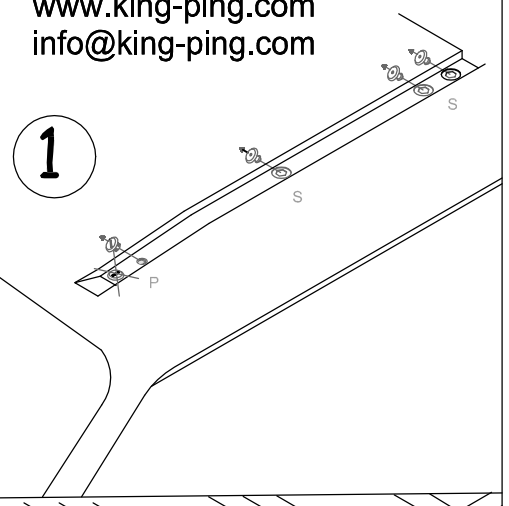

CITROEN NEMO 2008  
 FIAT FIORINO 2008  
 PEUGEOT BIPPER 2008

180x120 cm.

**KING PING**<sup>®</sup>  
[www.king-ping.com](http://www.king-ping.com)  
[info@king-ping.com](mailto:info@king-ping.com)

2x	4x	2x	2x	2x	4x
* 12x	6x	6x	12x	6x	6x
* 8x	* 8x	* 8x	* 8x	* 8x	* 8x
2x	2x				

theoretische montageijd 45 min

LMAX. 100 KG

13

10

**5**

**KING PING** [www.king-ping.nl](http://www.king-ping.nl)  
 Email: [info@king-ping.nl](mailto:info@king-ping.nl)

M8x20 (20Nm)

\* M6x20 (10Nm)