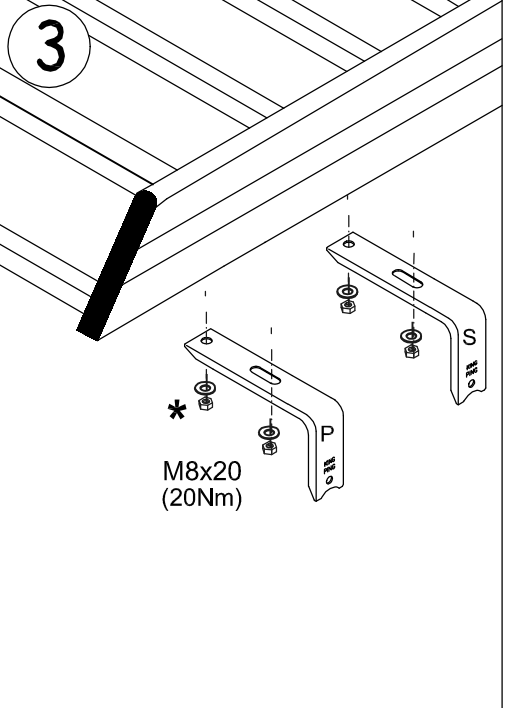

CITROEN NEMO 2008  
 FIAT FIORINO 2008  
 PEUGEOT BIPPER 2008

180x120 cm.

**KING PING**<sup>®</sup>  
[www.king-ping.com](http://www.king-ping.com)  
[info@king-ping.com](mailto:info@king-ping.com)

2x	4x	2x	2x	2x	4x
* 12x	6x	6x	12x	6x	6x
* 8x	* 8x	* 8x	* 8x	* 8x	* 8x
2x	2x				

theoretische montageijd 45 min

LMAX. 100 KG

13

10

**5**

**KING PING** [www.king-ping.nl](http://www.king-ping.nl)  
 Email: [info@king-ping.nl](mailto:info@king-ping.nl)

M8x20 (20Nm)

\* M6x20 (10Nm)