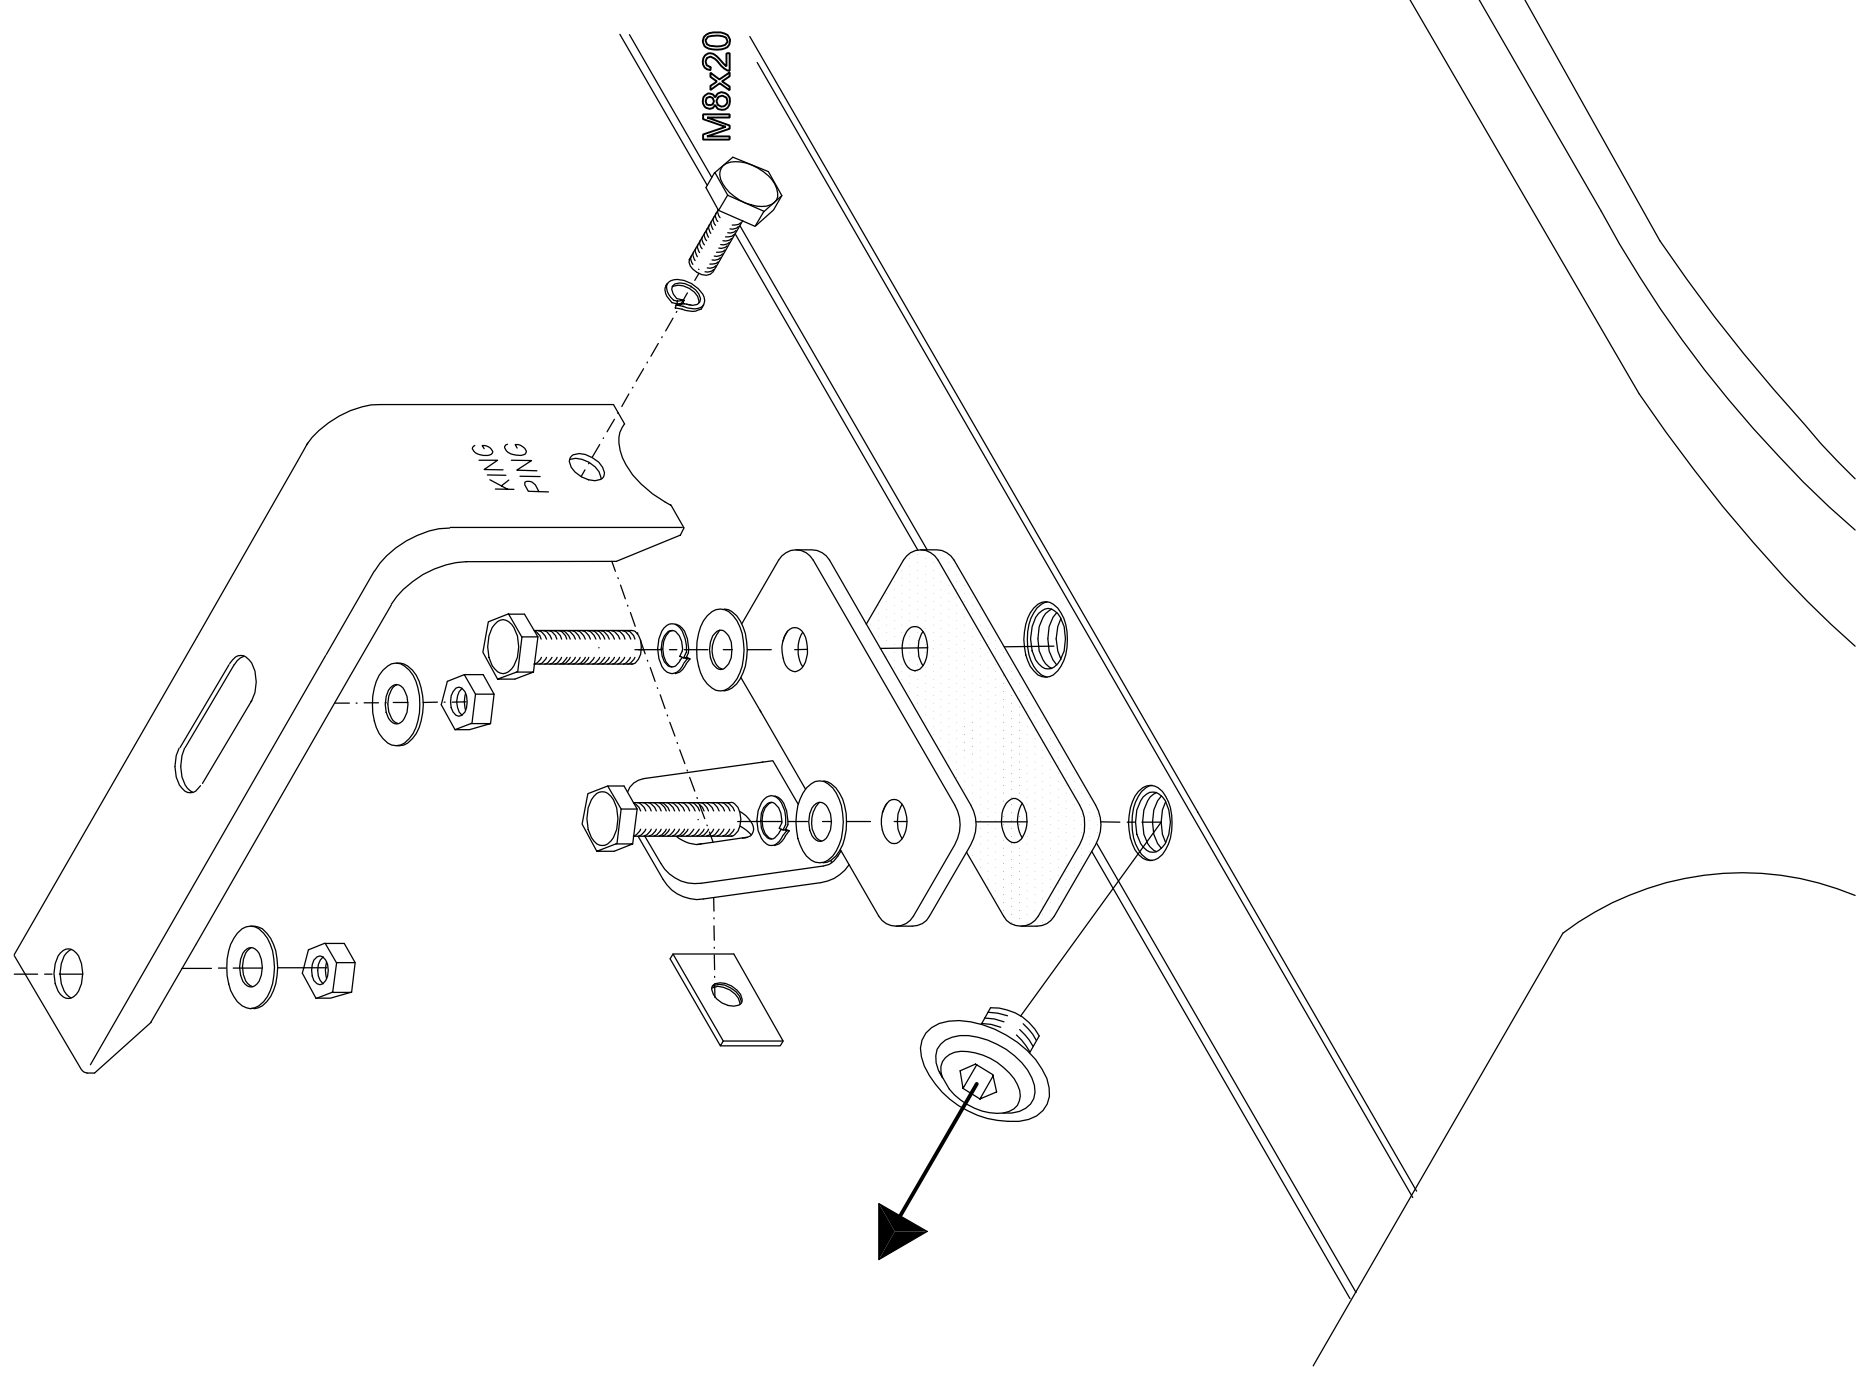

# FORD CUSTUM

320x143 cm.

 S 6X M8	 12X M8	 6X M8
 M8x25 12X 14 Nm	 M8x20 6X 14 Nm	 M8 12X
 98° 6X M8	 24X 3xD M8	 6X M8
 2X		

**KING ALU**  
 www.king-ping.nl  
 Email: info@king-ping.nl

**MAX. 100 KG**

ALUFOLD320143S 01/2013