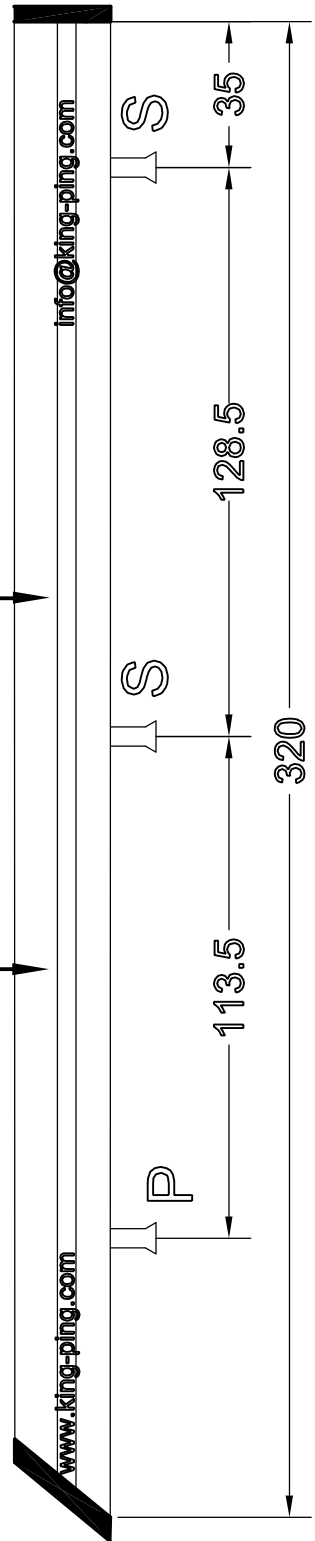

# FORD CUSTUM

320x143 cm.

 S 6X M8	 12X M8	 6X M8
 M8x25 12X 14 Nm	 M8x20 6X 14 Nm	 M8 12X
 98° 6X M8	 24X 3xD M8	 6X M8
 2X		

**KING ALU**  
 www.king-ping.nl  
 Email: info@king-ping.nl

**MAX. 100 KG**

ALUFOLD320143S 01/2013