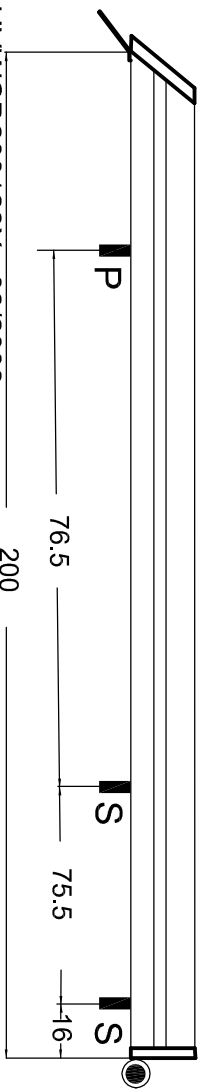

# Volkswagen Caddy >2003

200x123 cm.

S	8cm. 4X	P	9.5cm. 2X		2X
	4X	M10	4X		
M10	4X	M8	12X		
M8x16	2X		2X		
M8x20	4X		4X		
M8	10X	M8	10X		
2xD M8	2X	M8	4X		
3xD M8	16X		2X		

MAX. 100 KG

**KING PING**  
[www.king-ping.com](http://www.king-ping.com)  
 Email: [info@king-ping.com](mailto:info@king-ping.com)