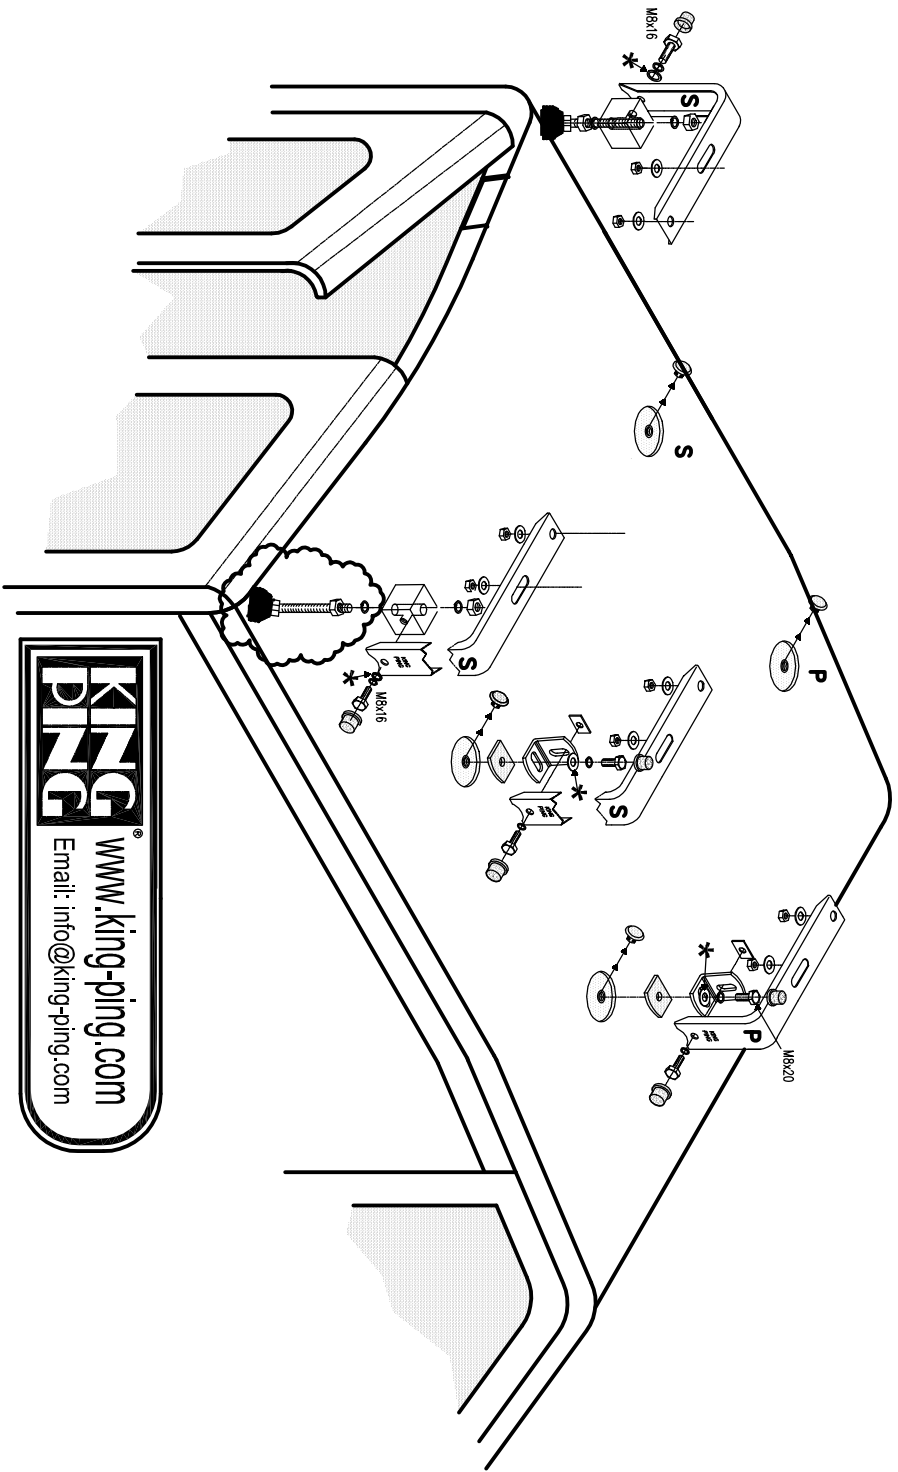

# Volkswagen Caddy >2003

200x123 cm.

S	8cm. 4X	P	9.5cm. 2X		2X
	4X	M10	4X		
M10	4X	M8	12X		
M8x16	2X		2X		
M8x20	4X		4X		
M8	10X	M8	10X		
2xD M8	2X	M8	4X		
3xD M8	16X		2X		

MAX. 100 KG

**KING PING**  
[www.king-ping.com](http://www.king-ping.com)  
 Email: [info@king-ping.com](mailto:info@king-ping.com)