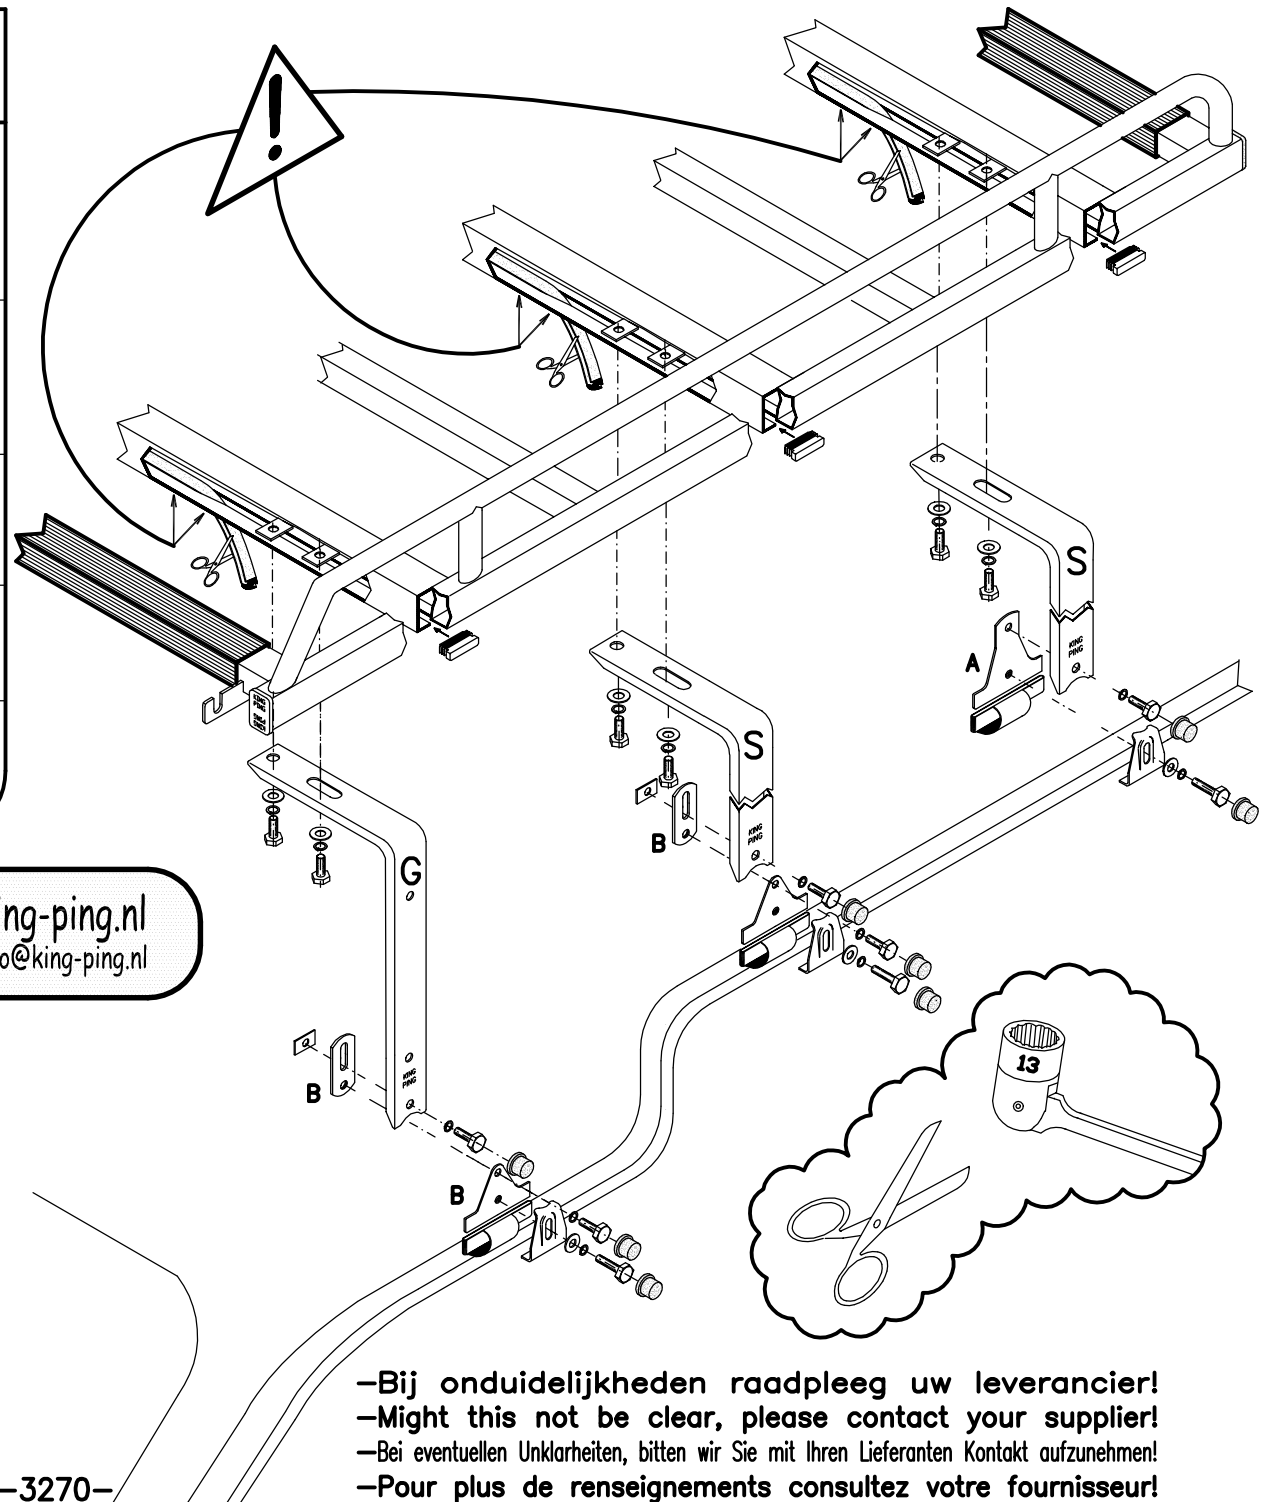

# Ford Escort Van vanaf 1991

## 220x120 CM.

	2x		6x		6x
	4x		22x		6x
	2x		6x		16x
	4x		28x		2x
	4x		18x		3x
	4x		16x		

**KING PING** [www.king-ping.nl](http://www.king-ping.nl)  
 Email: [info@king-ping.nl](mailto:info@king-ping.nl)