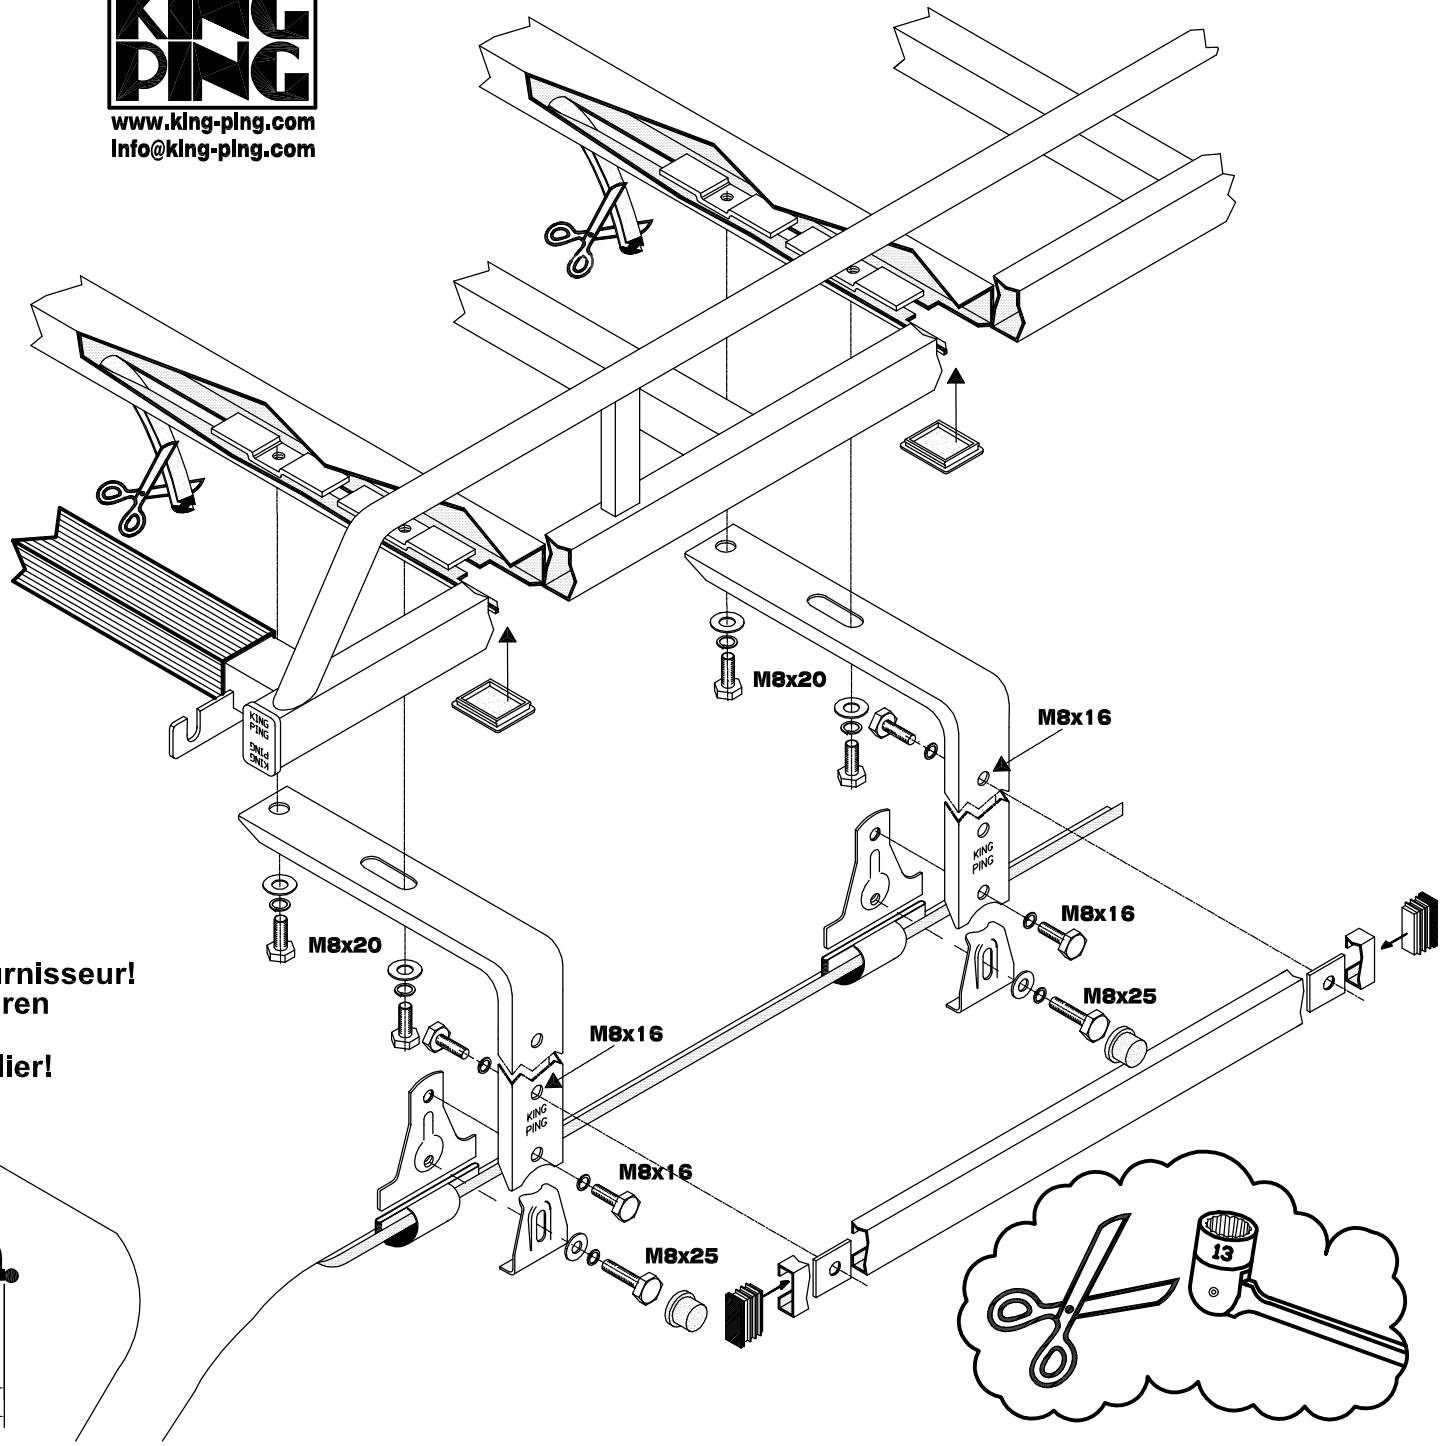

Ford Transit >2000

250x160 cm. L1 H2

KING PING[®]
www.king-ping.com
Info@king-ping.com

 HE	10x	 M8	20x	 10x
 10x	10x	 M8	30x	 10x
 10x	10x	 M8	48x	 8x
 58 cm	4x	 M8x16	18x	 M8
 M8	8x	 M8x20	20x	 1x
 KING-PING	2x	 M8x25	10x	