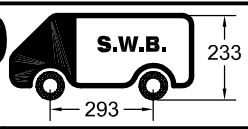

Ford Transit >2000

250x160 cm. L1 H2

KING PING[®]
www.king-ping.com
Info@king-ping.com

 HE	10x	 M8	20x	 10x
 10x	10x	 M8	30x	 10x
 10x	10x	 M8	48x	 8x
 58 cm	4x	 M8x16	18x	 M8
 M8	8x	 M8x20	20x	 1x
 KING-PING	2x	 M8x25	10x	