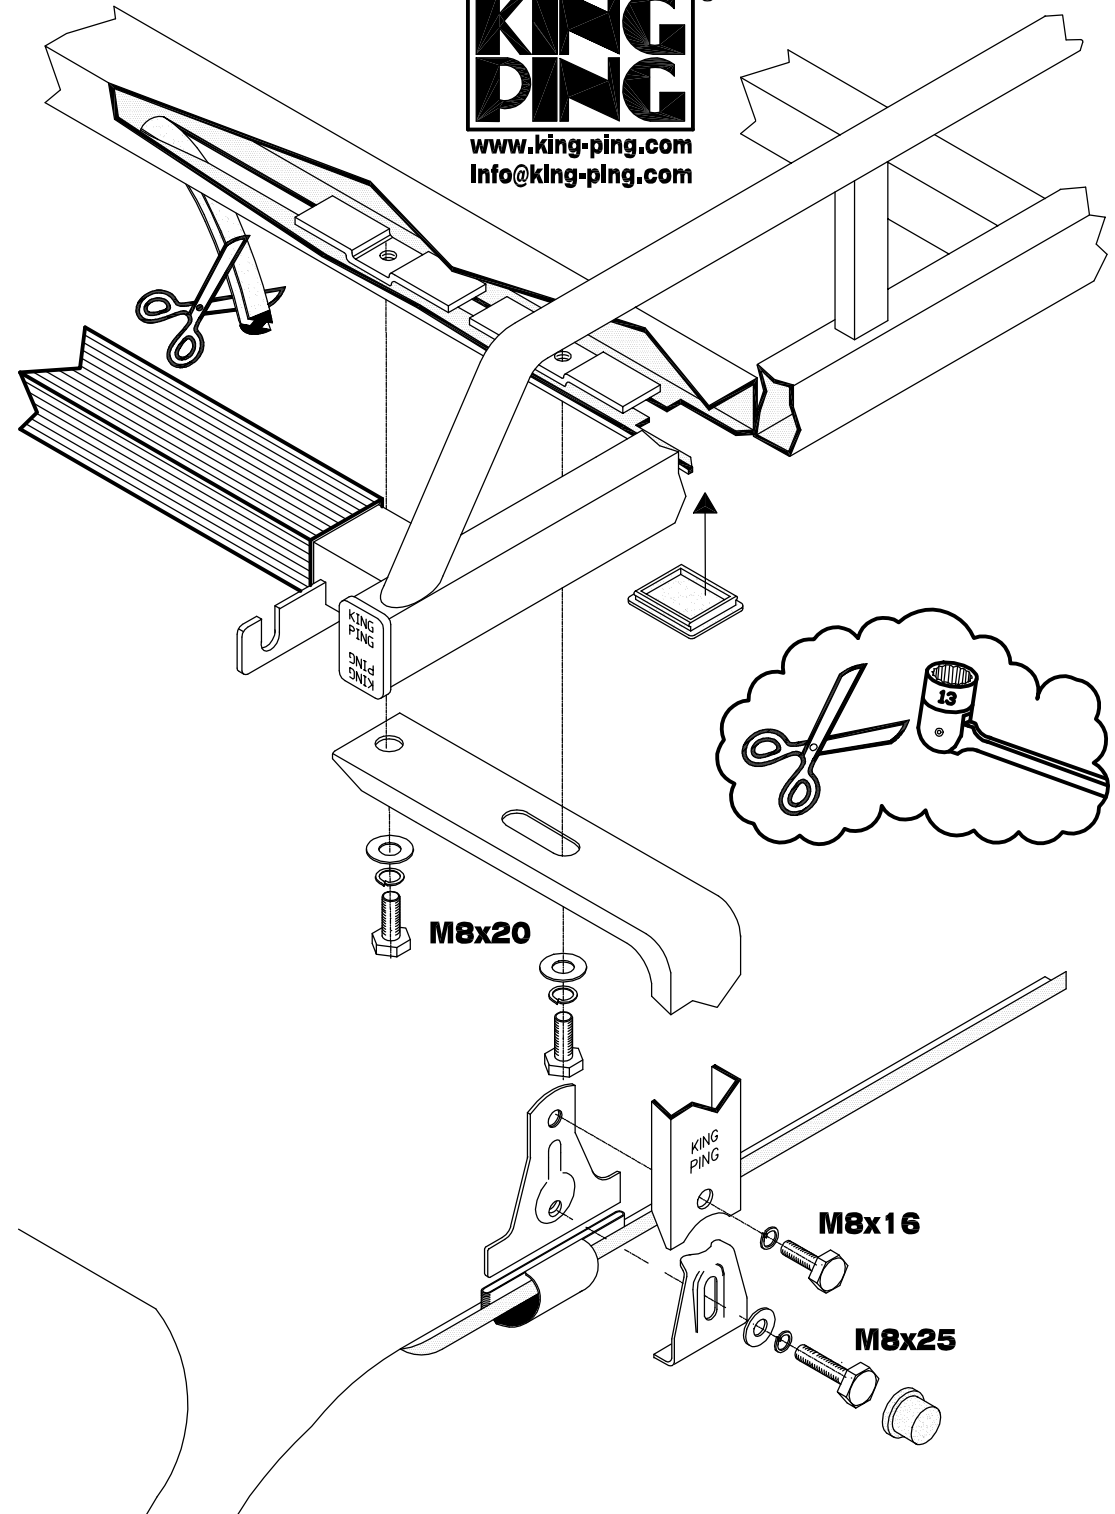

Ford Transit <2000

300x160cm.

S	10x	M8	30x	10x
	10x	M8	40x	10x
	10x	M8x16	10x	M8
M8	20x	M8x20	20x	1x
KING-PING	2x	M8x25	10x	

KING PING®

www.king-ping.com
Info@king-ping.com

- -Bij onduidelijkheden raadpleeg uw leverancier!
- -Pour plus de renseignements consultez votre fournisseur!
- -Bei eventuellen Unklarheiten, bitten wir Sie mit Ihren Lieferanten Kontakt aufzunehmen!
- -Might this not be clear, please contact your supplier!