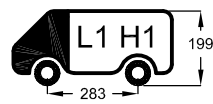

Ford Transit <2000

300x160cm.

| | | | | |
|--|-----|--|-----|---|
|  S | 10x |  M8 | 30x |  10x |
|  | 10x |  M8 | 40x |  10x |
|  | 10x |  M8x16 | 10x |  M8 |
|  M8 | 20x |  M8x20 | 20x |  1x |
|  KING-PING | 2x |  M8x25 | 10x | |