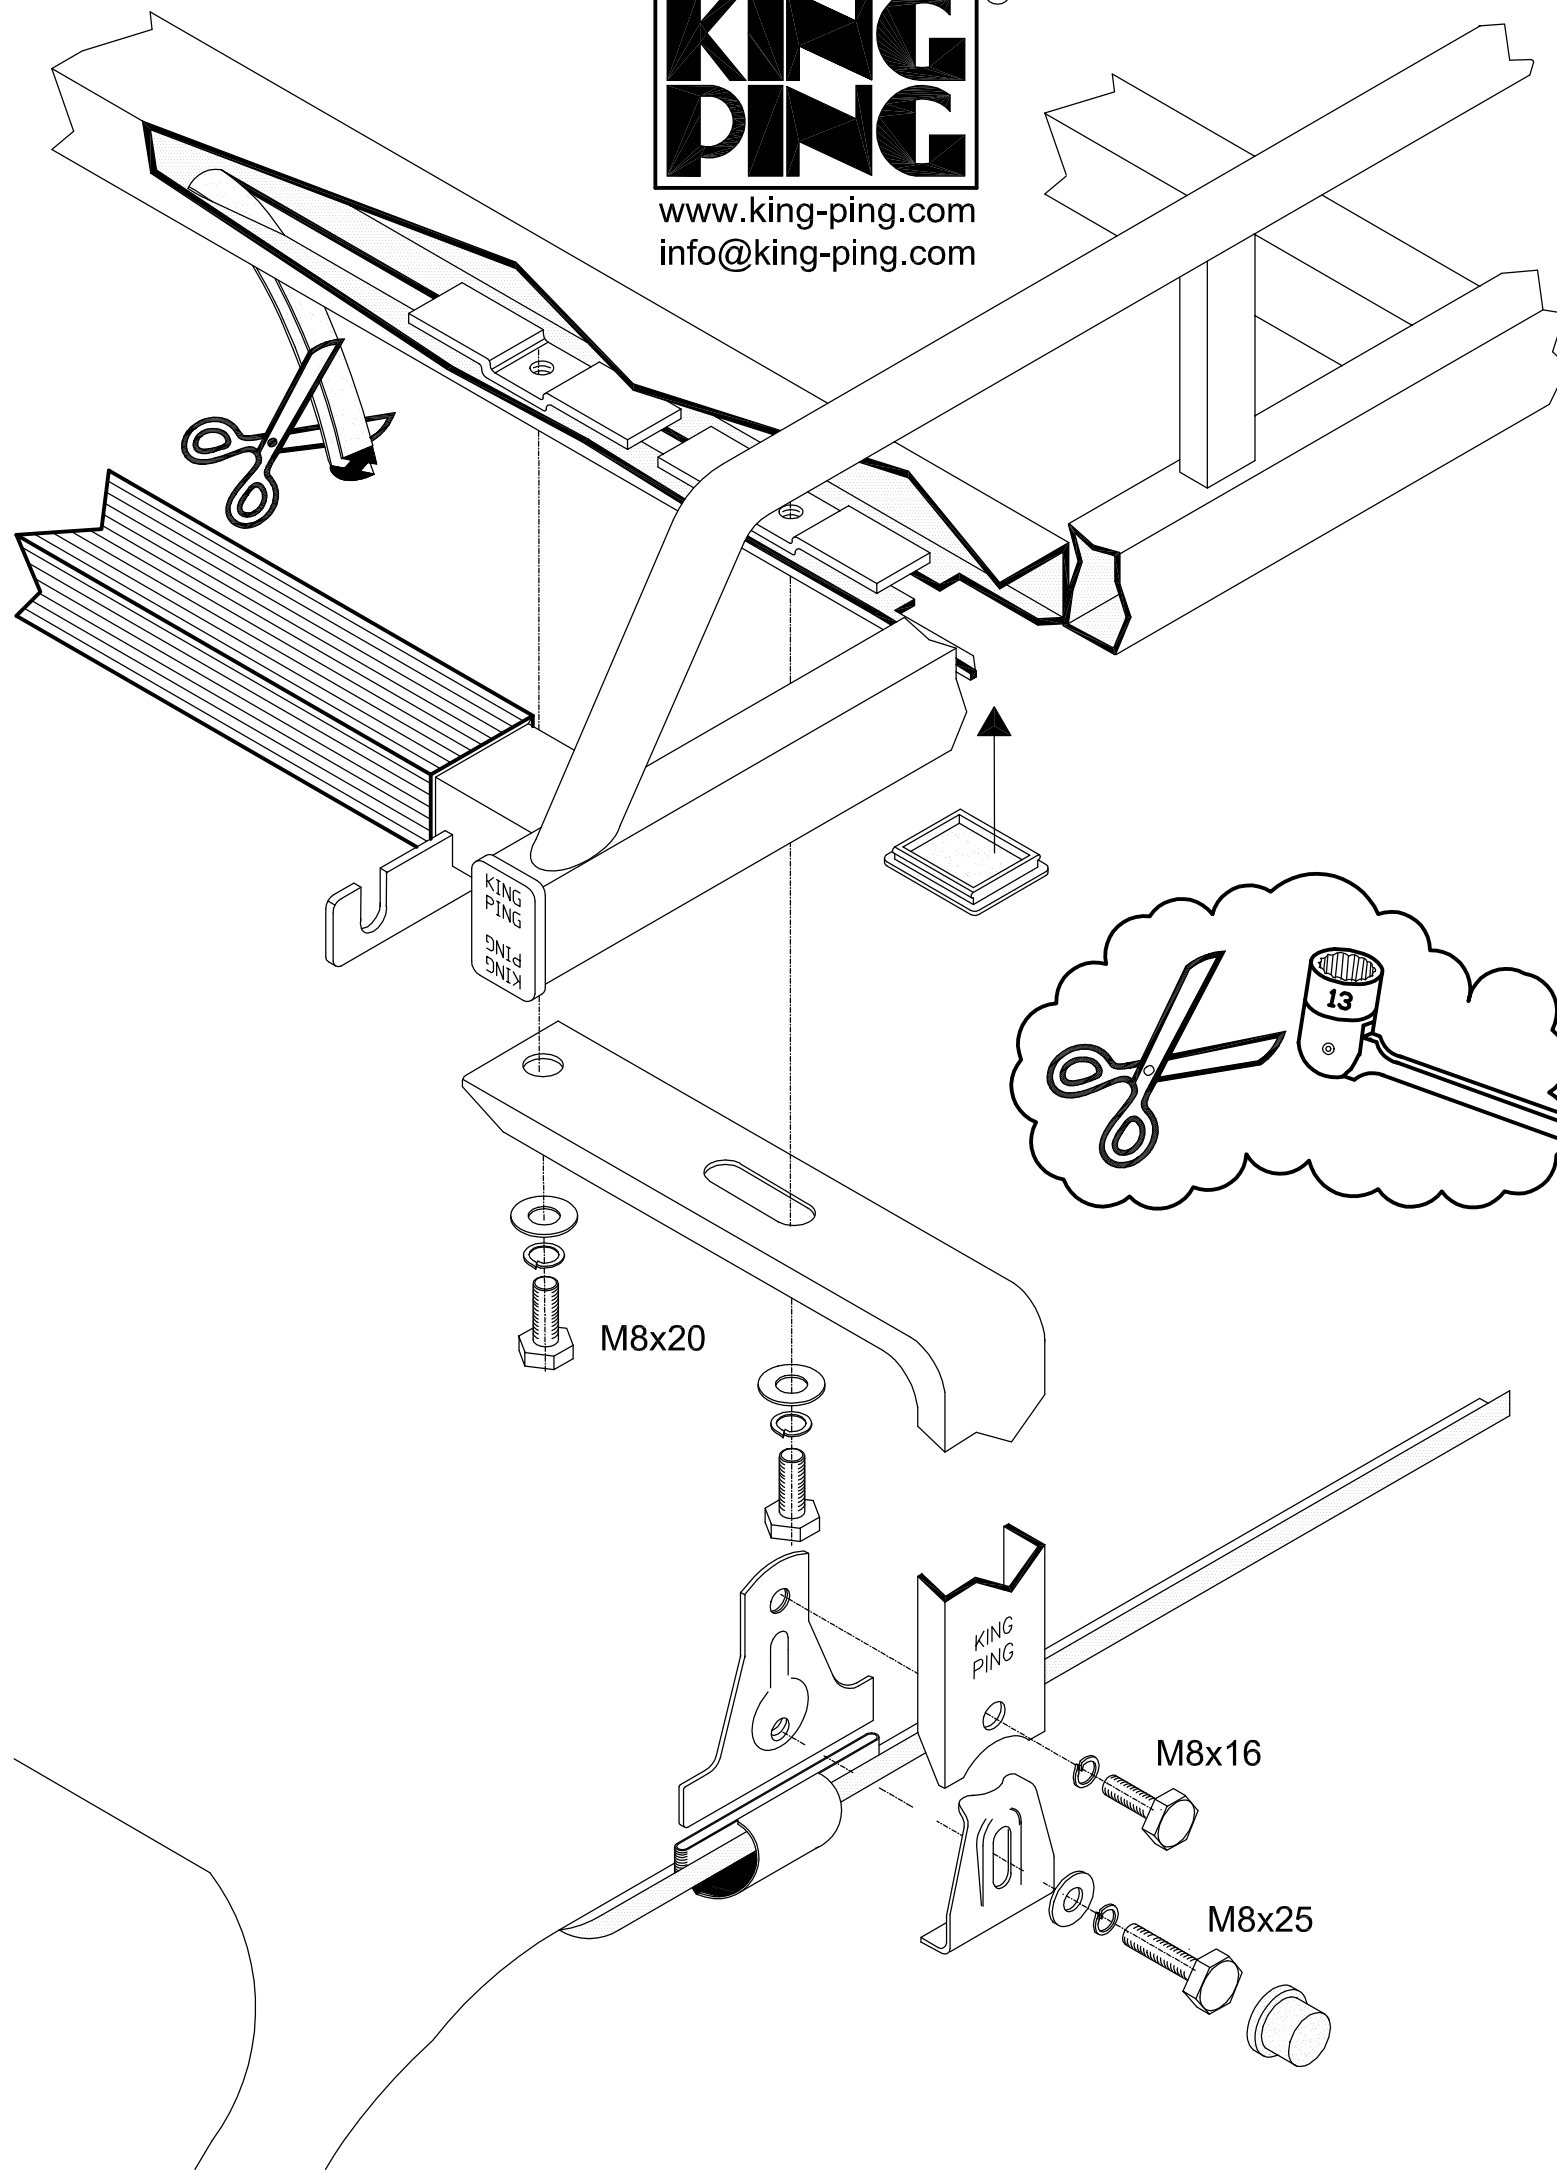

Ford Transit < 2000

350x160cm.

E	10x	M8	30x		10x
	10x	M8	40x		10x
	10x	M8x16	10x	M8	10x
M8	20x	M8x20	20x		1x
KING-PING	2x	M8x25	10x		

KING PING®

www.king-ping.com
info@king-ping.com

- -Bij onduidelijkheden raadpleeg uw leverancier!
- -Pour plus de renseignements consultez votre fournisseur!
- -Bei eventuellen Unklarheiten, bitten wir Sie mit Ihren Lieferanten Kontakt aufzunehmen!
- -Might this not be clear, please contact your supplier!