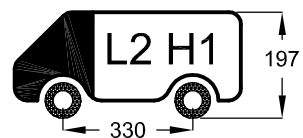

# Ford Transit < 2000

350x160cm.

 E	10x	 M8	30x		10x
	10x	 M8	40x		10x
	10x	 M8x16	10x	 M8	10x
 M8	20x	 M8x20	20x		1x
 KING-PING	2x	 M8x25	10x		