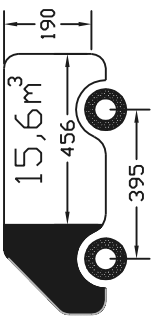

# IVECO Daily City Truck

400x160 CM.

8x	18x	18x	18x	2x
6x	6x	6x	10x	8x
6x	4x	6x	*	6x
6x	24x	6x	8x	8x
2x	22x	6x	4x	4x

**KING**  
[www.king-ping.nl](http://www.king-ping.nl)  
 Email: [info@king-ping.nl](mailto:info@king-ping.nl)