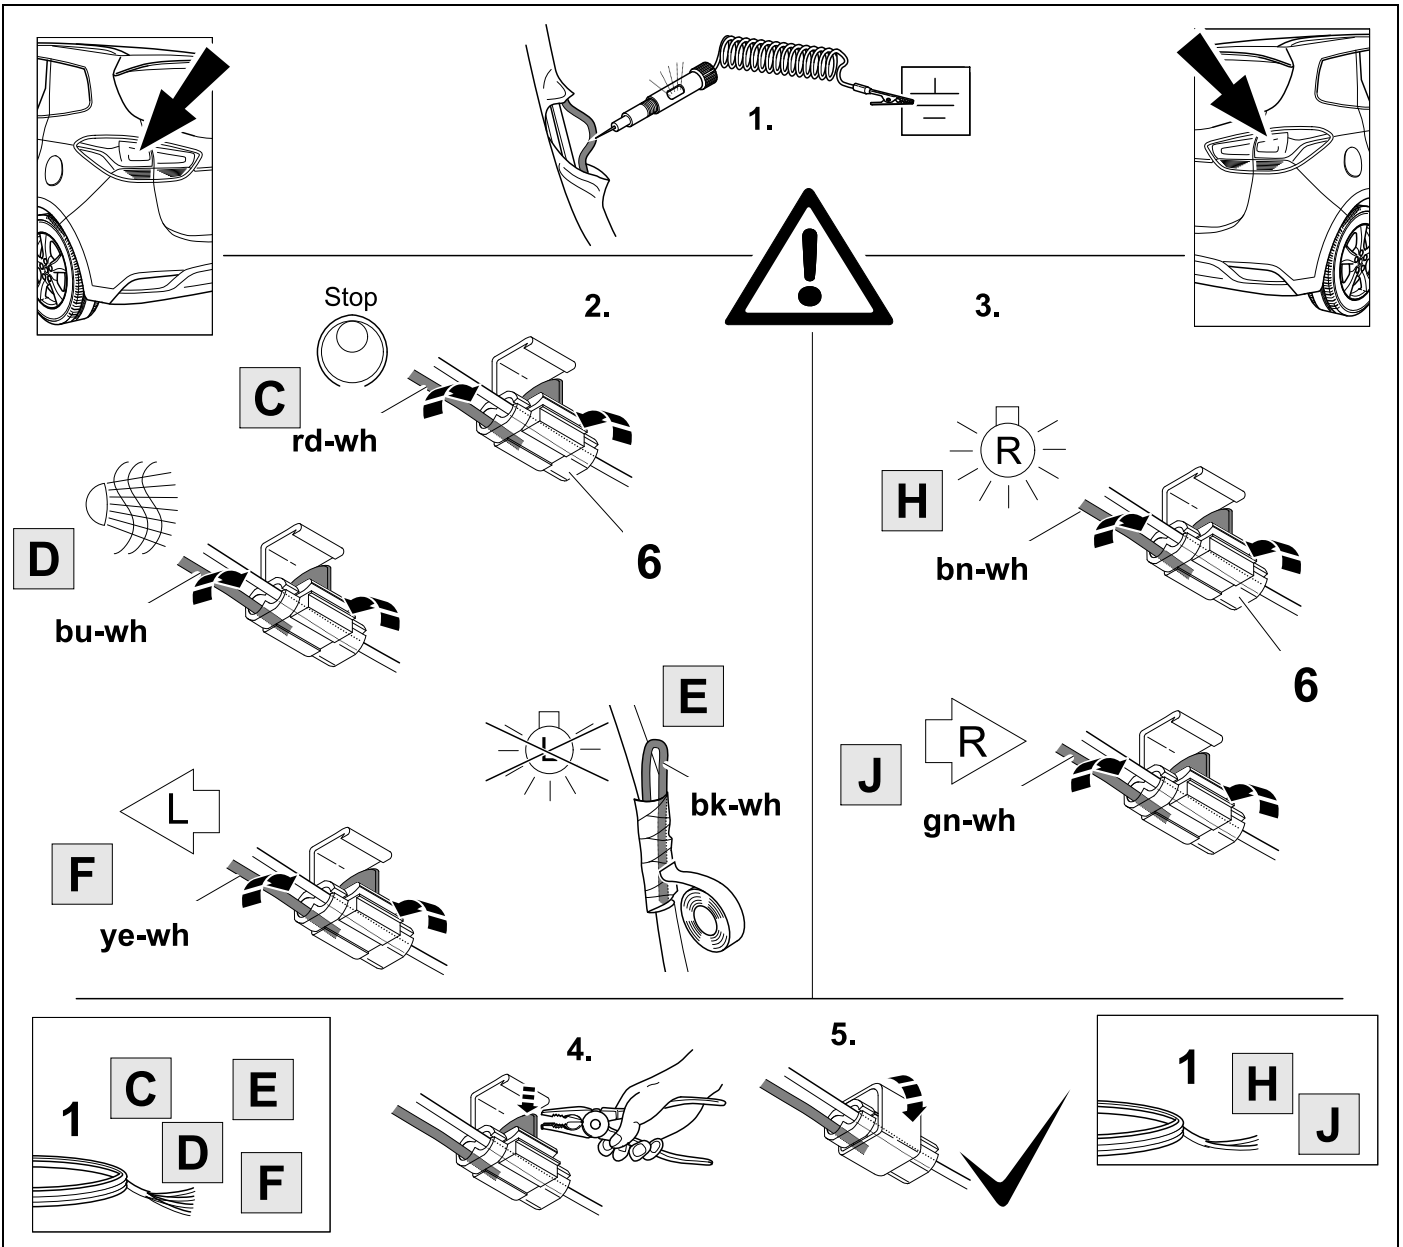

# With Multiplex-System / PWM

OPTION 2

9

4

OPTION 2

10

11

Eye icon → 4

12

Eye icon → 4

13

14

CHECK

15