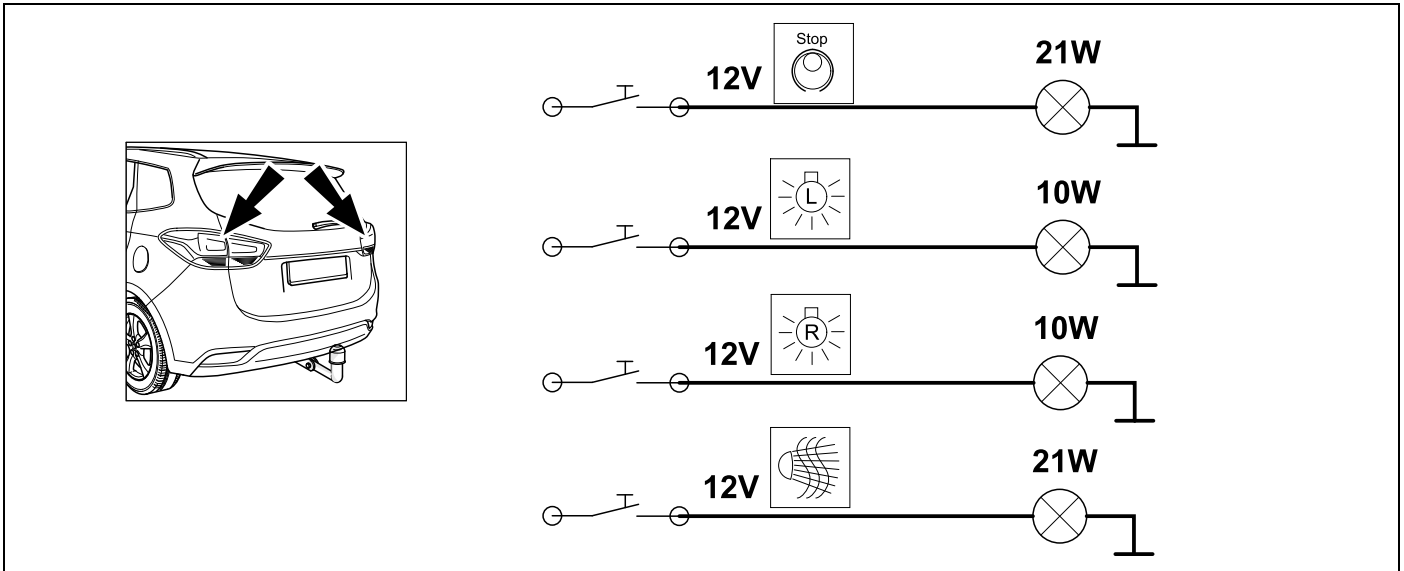

6 Without Multiplex-System / PWM

OPTION 1