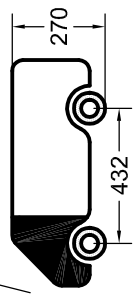

Mercedes Sprinter 2007
 Volkswagen Crafter
 400x160cm. L3 H2

 S	10X	 10X	10X	 10X
 M8	20X	 M8x20	50X	 10X
 M8	10X	 M8	50X	 2X
 M8	20X	 M8 2xD	20X	
 M8	2X	 M8 3xD	20X	

KING PING
 www.king-ping.com
 info@king-ping.com