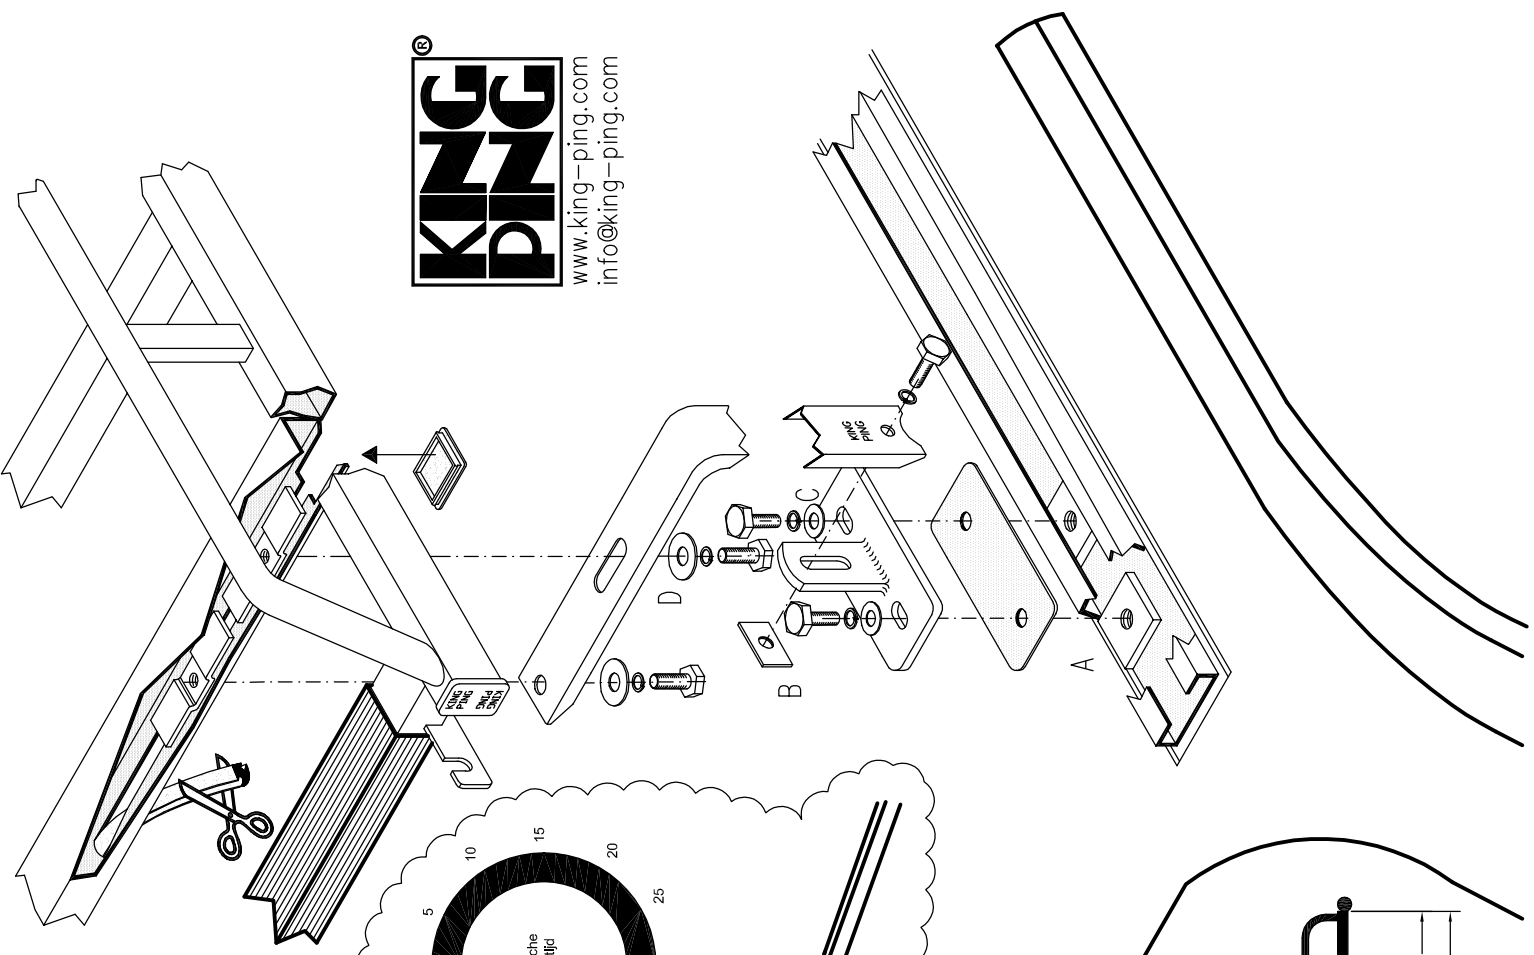

Mercedes Sprinter 2007
 Volkswagen Crafter
 400x160cm. L3 H2

 S	10X	 10X	10X	 10X
 M8	20X	 M8x20	50X	 10X
 M8	10X	 M8	50X	 2X
 M8	20X	 M8 2xD	20X	
 M8	2X	 M8 3xD	20X	

KING PING
 www.king-ping.com
 info@king-ping.com