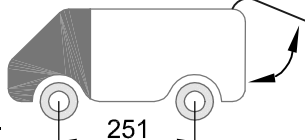

CITROEN NEMO 2008
 FIAT FIORINO 2008
 PEUGEOT BIPPER 2008

180x120 cm.

www.king-ping.com
 info@king-ping.com

2x	4x	2x	2x	2x	4x
12x	18x	18x	12x	4x	6x
8x	8x	8x	8x	2x	2x
1x	6x	2x	2x		