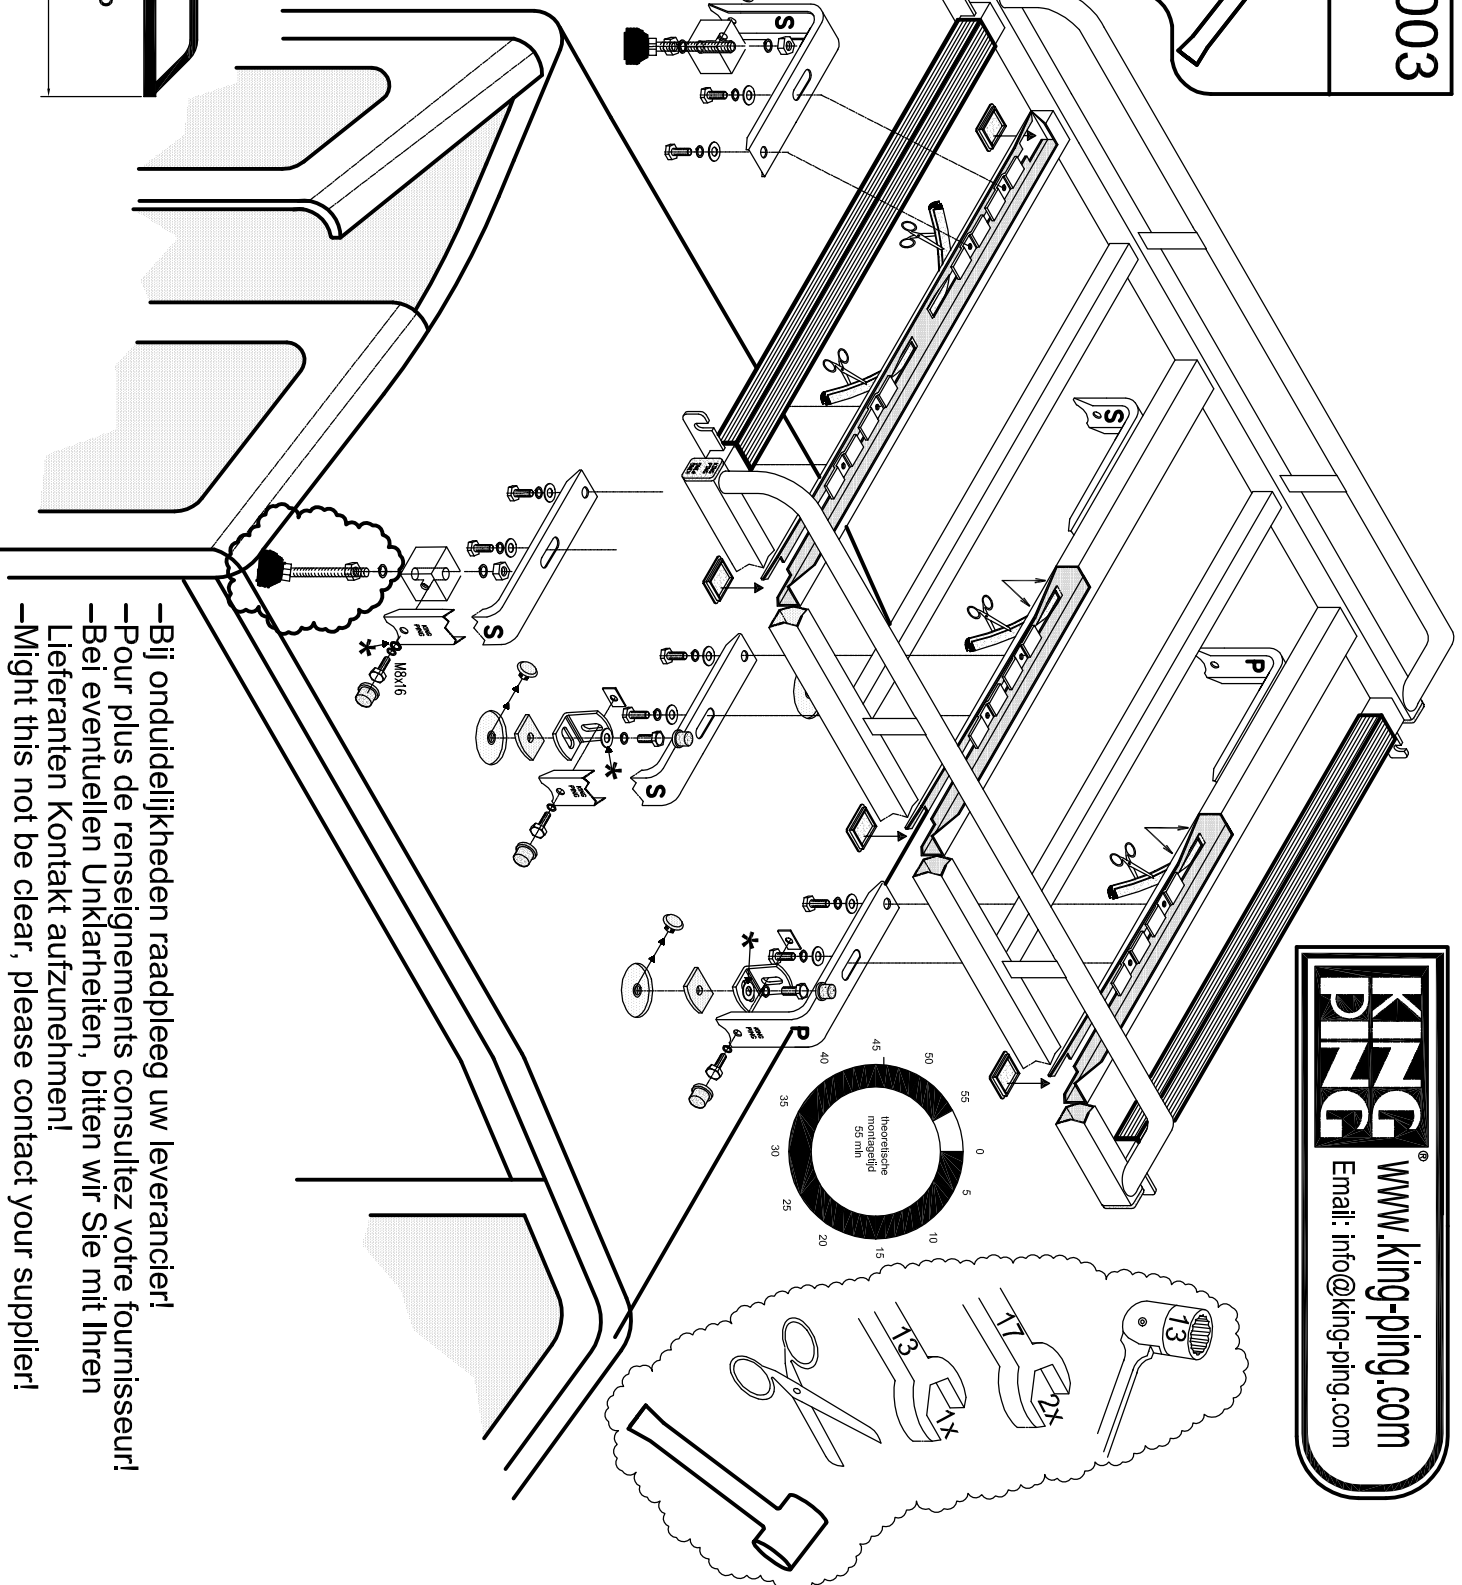

Volkswagen Caddy >2003

200x120 cm.

	S	4X		P	2X
	82°	4X		M8	4X
	M10	4X		M10	4X
	M8x16	2X		M8x16	2X
	M8x20	20X		M8x20	4X
	M8	24X		M8	10X
	2xD M8	* 6X		M8	12X
	3xD M8	12X		M8	6X
	KING-PING	2X		M8	1X

KING PING
www.king-ping.com
 Email: info@king-ping.com