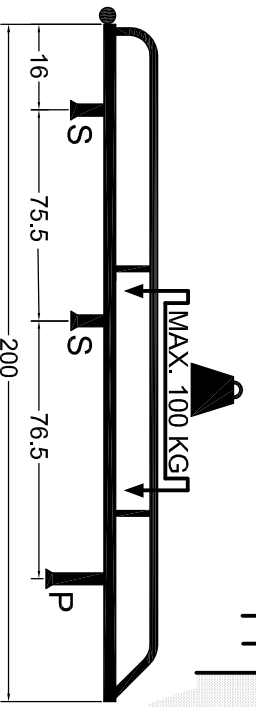

Volkswagen Caddy >2003

200x120 cm.

	S	4X		P	2X
	82°	4X		M8	4X
	M10	4X		M10	4X
	M8x16	2X		M8x16	2X
	M8x20	20X		M8x20	4X
	M8	24X		M8	10X
	2xD M8	* 6X		M8	12X
	3xD M8	12X		M8	6X
	KING-PING	2X		M8	1X

KING PING
www.king-ping.com
 Email: info@king-ping.com