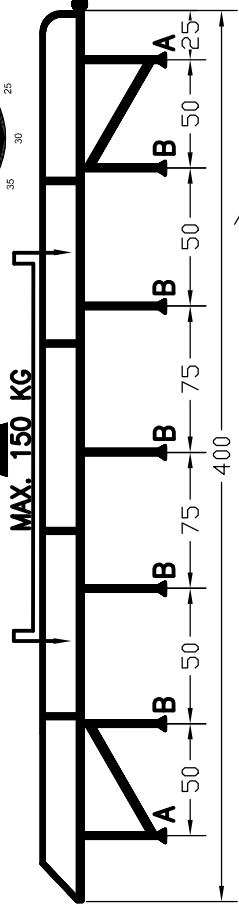

www.king-ping.com
info@king-ping.com

Mercedes Sprinter Volkswagen LT 400x160 cm. L3 H2		 HE	 M8	 M8	 M8	 M8x16	 M8x20	 M8x25	 M8
14X	14X	14X	14X	14X	14X	14X	14X	14X	14X
28X	42X	64X	22X	28X	28X	14X	2X		
14X	14X	8X	14X	2X					
14X	14X	8X	14X	2X					
14X	14X	8X	14X	2X					
14X	14X	8X	14X	2X					
14X	14X	8X	14X	2X					