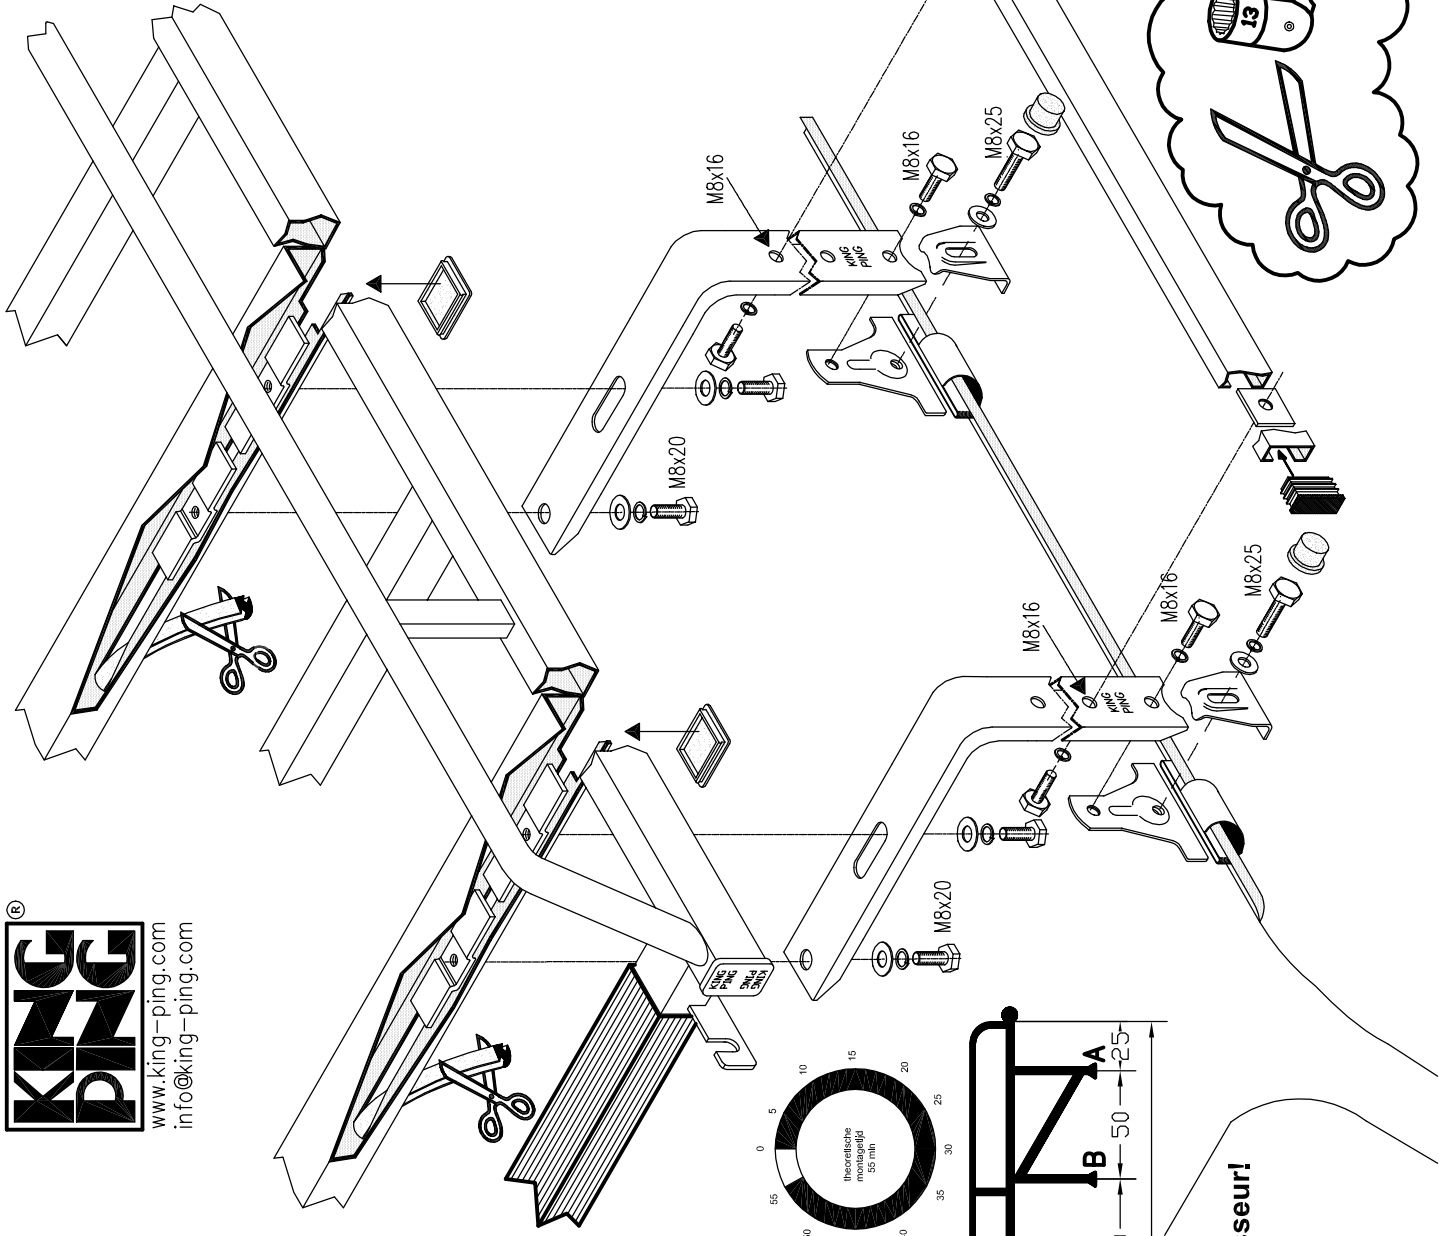

www.king-ping.com
info@king-ping.com

Mercedes Sprinter Volkswagen LT 400x160 cm. L3 H2		 HE	 M8	 M8	 M8	 M8x16	 M8x20	 M8x25	 M8
14X	14X	14X	14X	14X	14X	14X	14X	14X	14X
28X	42X	64X	22X	28X	28X	14X	2X		
14X	14X	8X	14X	2X					
14X	14X	8X	14X	2X					
14X	14X	8X	14X	2X					
14X	14X	8X	14X	2X					
14X	14X	8X	14X	2X					